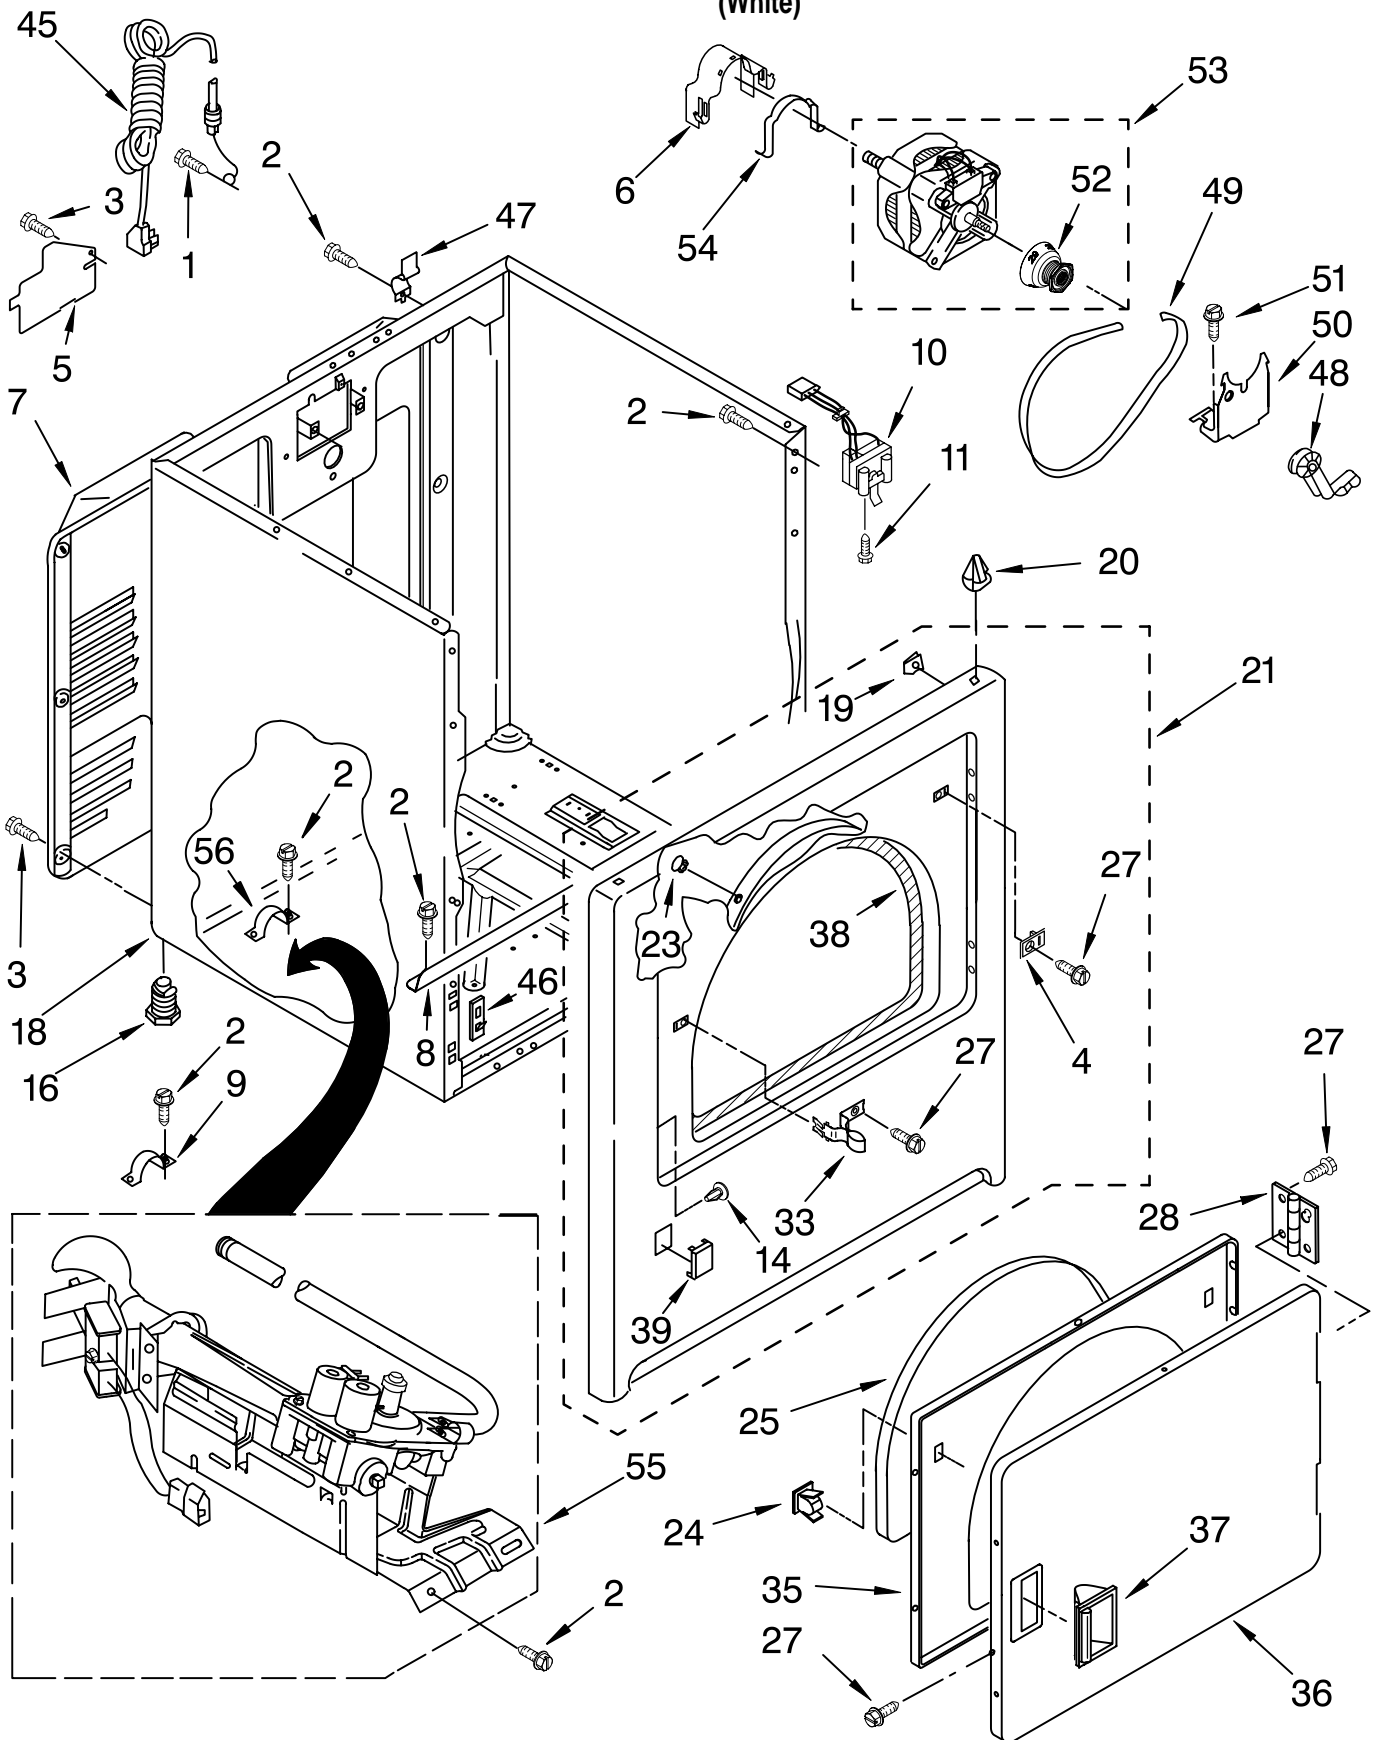

CABINET PARTS

For Models: NGD5800TQ0
(White)

IMPORTANT: All Part Numbers Listed Are Whirlpool Numbers. Source Parts Through Whirlpool.

CABINET PARTS

For Models: NGD5800TQ0
(White)

Illus. No.	Part No.	DESCRIPTION	Illus. No.	Part No.	DESCRIPTION	Illus. No.	Part No.	DESCRIPTION
1	697776	Screw, 10-32 x 5/8 (External Ground)	18		Cabinet (Includes Illus. 4)	39		Plug, Front Panel White
2	343641	Screw, 10-16 x 1/2				45	3394975	Cord, Power
3	693995	Screw, Hex Head		8530603	White	46	3394083	Clip, Front Panel
4	3403630	Plug-Strike	19	98234	Clip, Ground (2)	47	8066217	Hinge, Top (2)
5	3396795	Cover, Block	20	690363	Lock, Front Top (2)	48	691366	Idler & Pulley Assembly
6	3404162	Clamp, Motor (W/Shield)	21		Panel Front	49	8066065	Belt, Drive
7	3396805	Panel, Rear		3403447	White	50	348780	Base, Motor
8	8541400	Bracket, Cabinet	23	685203	Clip, Felt Pad (2)	51	3400500	Bolt, 5/16-18 x 3/4
9	3980175	Clamp-Elbow	24	3389441	Catch, Door Assembly	52	8066184	Pulley, 60 Hz.
10	3406107	Door Switch Assembly	25	3405246	Seal, Door	53	8066206	Motor Assembly 60 Hz.
11	697773	Screw, 6-20 x 7/8	27	342055	Screw, 8-18 x 1/2	54	660658	Clamp, Motor
14	3404413	Plug-Hole	28	3405514	Hinge, Door	55	8318272	Burner Assembly, 60 Hz.
16	3392100	Foot, Dryer	33	3403431	Strike, Panel			(See Pages 7 & 8 For Further Burner Breakdown)
	279810	Foot-Optional (Extended Length) (Package of 2) (Not Included.)	35	3402341	Door, Rear	56	341029	Clamp, Pipe
			36		Door, Front White			
			37		Handle, Door White			
			38	3405184	White			
				3406129	Seal & Bearing Assembly			

IMPORTANT: All Part Numbers Listed Are Whirlpool Numbers. Source Parts Through Whirlpool.